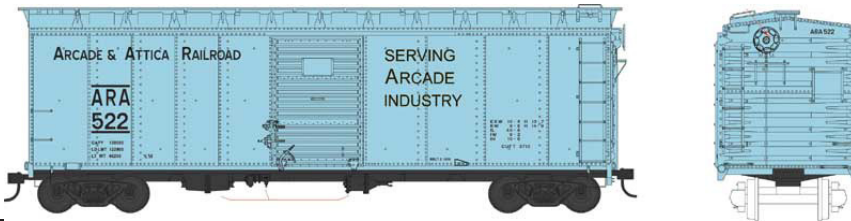

HO 40' Boxcars - Ready To Run

Ready to Run. Features: Crisp details and sharp painting and printing, metal wheels and knuckle couplers.

MSRP \$25.95

Arcade & Attica RR

#41760 Road #512
#41761 Road #517
#41762 Road #522