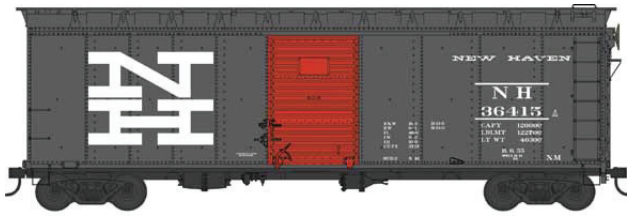

HO 40' Boxcars - Ready To Run

Ready to Run. Features: Crisp details and sharp painting and printing, metal wheels and knuckle couplers.

MSRP \$25.95

Arcade & Attica RR

#41760 Road #512
#41761 Road #517
#41762 Road #522

D&H

#41772 Road #19155
#41773 Road #19198
#41774 Road #19205

Erie Lackawanna

#41775 Road #173
#41776 Road #180
#41777 Road #188

HO 40' Boxcars - Ready To Run

New Haven

#41778 Road #36415
#41779 Road #36438
#41780 Road #36452