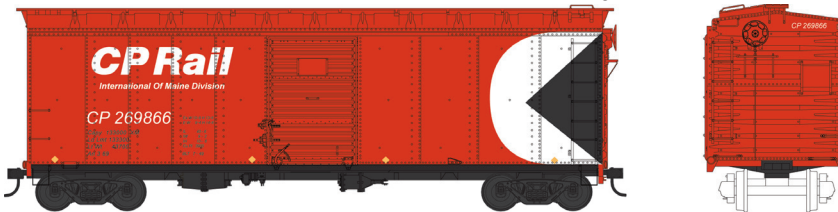

CP Rail

#41769 Road #269702
#41770 Road #269767
#41771 Road #269866